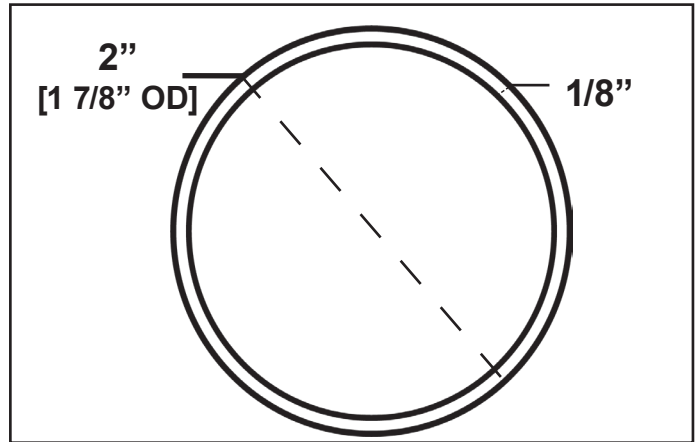

Chain Link Heavy Duty Surface Mounting Post

2" [1 7/8" Outside Dimension] Round x 60" High Support Post
 Welded To Steel 4" x 4" (1/4" Thick) Steel Plate for Fencing (SS40 Pipe)

Overhead View

Welded On Plate - Bottom View

Welded On Plate - Side View

**SS40
 Commercial
 Grade**

Part Number: HDCSP60		Contact Information:	Manufacturer:	Made in America Meets the Buy American Act
Height: 60"	Gauge: SS40	Website: www.ChainLinkFittings.com	DF Supply, Inc. 8500 Hadden Road Twinsburg, Ohio 44087	
Diameter: 2" [1 7/8" OD]	Wall Thickness: 0.120"	Phone: (800) 878-7829		
Material: Galvanized Steel	Base Plate Size: 4" x 4" Sq.	Email: Sales@ChainLinkFittings.com		