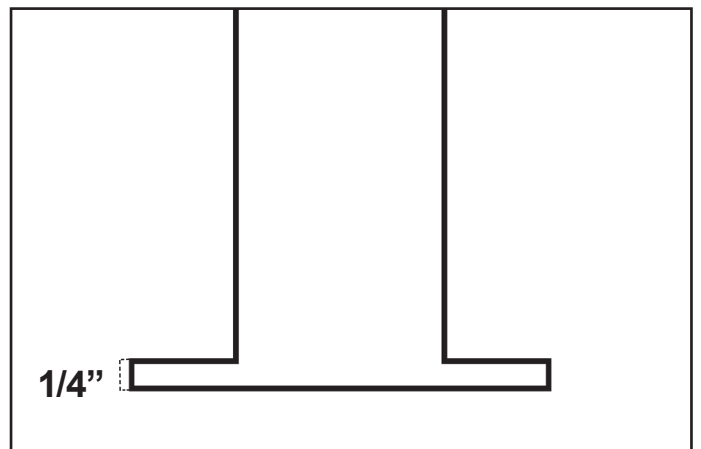

Chain Link Heavy Duty Surface Mounting Post

2" [1 7/8" Outside Dimension] Round x 60" High Support Post
 Welded To Steel 4" x 4" (1/4" Thick) Steel Plate for Fencing (SS40 Pipe)

Overhead View

Welded On Plate - Bottom View

Welded On Plate - Side View

**SS40
 Commercial
 Grade**

Part Number: HDCSP60		Contact Information:	Manufacturer:	Made in America Meets the Buy American Act
Height: 60"	Gauge: SS40	Website: www.ChainLinkFittings.com	DF Supply, Inc. 8500 Hadden Road Twinsburg, Ohio 44087	
Diameter: 2" [1 7/8" OD]	Wall Thickness: 0.120"	Phone: (800) 878-7829		
Material: Galvanized Steel	Base Plate Size: 4" x 4" Sq.	Email: Sales@ChainLinkFittings.com		