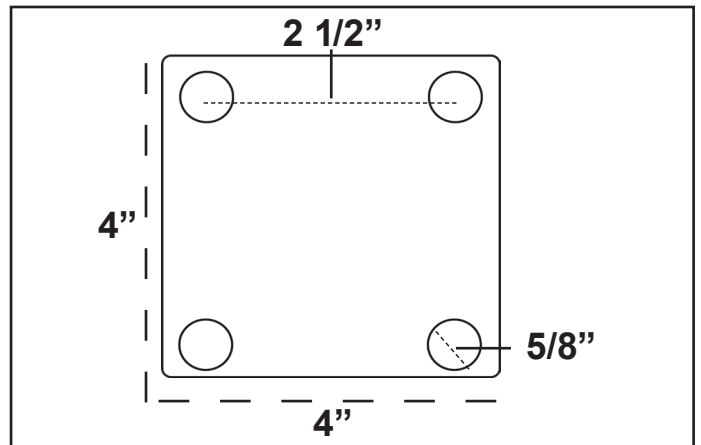

Chain Link Heavy Duty Surface Mounting Post

2" [1 7/8" Outside Dimension] Round x 60" High Support Post
 Welded To Steel 4" x 4" (1/4" Thick) Steel Plate for Fencing (SS40 Pipe)

Overhead View

Welded On Plate - Bottom View

Welded On Plate - Side View

**SS40
 Commercial
 Grade**

Part Number: HDCSP60		Contact Information:	Manufacturer:	Made in America Meets the Buy American Act
Height: 60"	Gauge: SS40	Website: www.ChainLinkFittings.com	DF Supply, Inc. 8500 Hadden Road Twinsburg, Ohio 44087	
Diameter: 2" [1 7/8" OD]	Wall Thickness: 0.120"	Phone: (800) 878-7829		
Material: Galvanized Steel	Base Plate Size: 4" x 4" Sq.	Email: Sales@ChainLinkFittings.com		