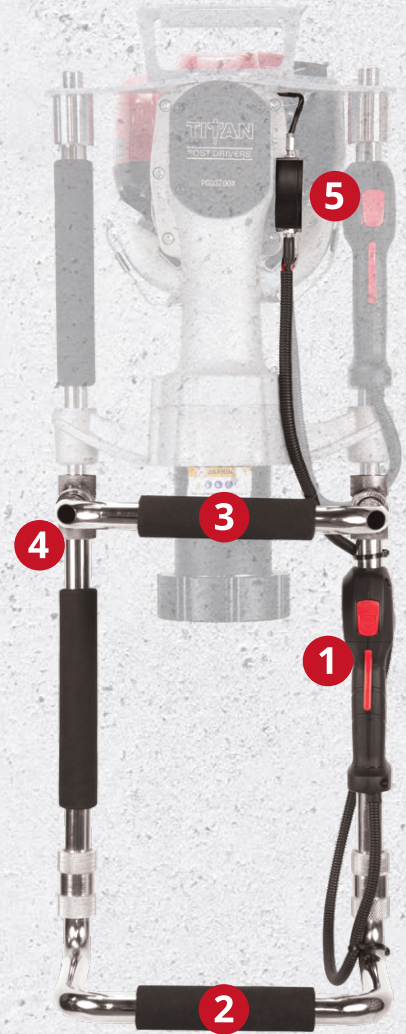

ASSEMBLED
AND SERVICED
USA

LIFETIME
LIMITED HAMMER WARRANTY

POWERED by
HONDA

*Driver also shown with Upper Handle Kit installed (PGDLHKX)

15" THROTTLE EXTENSION KIT

The PGD2000X or PGD3200X Titan Post Driver with the PGDSHK, 15" or PGDEHK extended handle kits eliminates buckets, tailgates, ladders, and unsafe practices when driving 7', 8', and taller posts.

The Titan 15" or 30" Extension Handle Kits can be added to either the PGD2000X or the PGD3200X Titan X Series Post Driver for driving taller, hard to reach posts. The kit includes a throttle assembly with on-off auto reset button and trigger throttle, lower formed angle handle with cushion grip and Titan exclusive center mounted formed straight handle with cushion grip for additional structural integrity, balance, and ease of handling. Hardened steel bolts with Nord-Lock washers combined with knurled couplings provide strong, tight connections. A throttle junction box and quick connect wire harness allows for dual throttle control.

All Titan Post Drivers ship in rugged poly carry cases, include a reducer sleeve, tools, extra grease. Handle kits are purchased and shipped separately and must be installed. Image is the PGD3200X with the PGDSHKX installed.

Additional reducing sleeves available from .5" to 2.5"

THIS MODEL FEATURES

- 1 Throttle, on/off auto reset button
- 2 Angle handle w/ cushioned grip
- 3 Titan exclusive center handle
- 4 Steel bolts w/ Nord-Lock washers
- 5 Throttle junction box